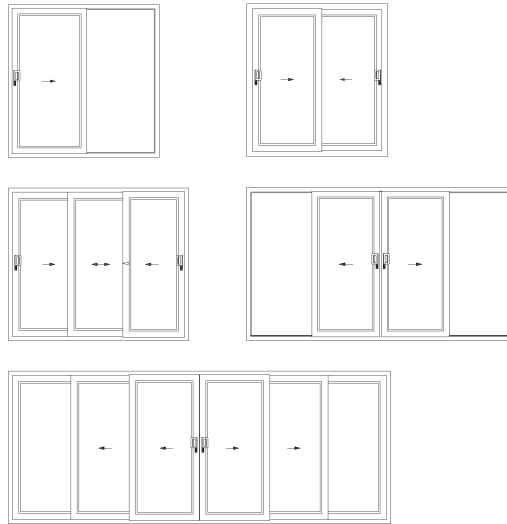

Heritage & vertical sliding windows

Vertical & sliding windows

The most authentic replication of a traditional vertically sliding window, with a choice of sash options, run through sash horns, georgian bars and traditional style furniture.

AGILA doors

Front composite entrance doors

A beautiful range of composite door panel options that compliment the choice of REHAU frame.

Sliding doors

Multi-pane configurations and large overall sizes provide homeowners with greater choice. Enhanced security and hardware guarantees provide peace of mind.