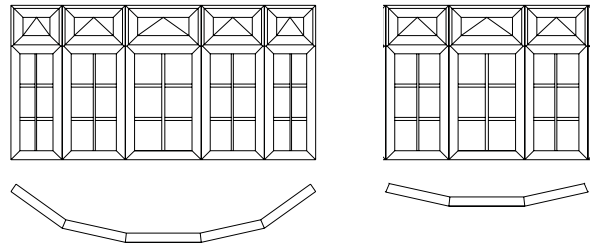

Styles and shapes

REHAU range at a glance

TOTAL70

Caseament windows including french windows

Comprehensive range of styles, (chamfered and sculptured) and a variety of colour options.

Bay & bow windows

Full range of compatible ancillary profiles which provide most attractive means of achieving the desired look.