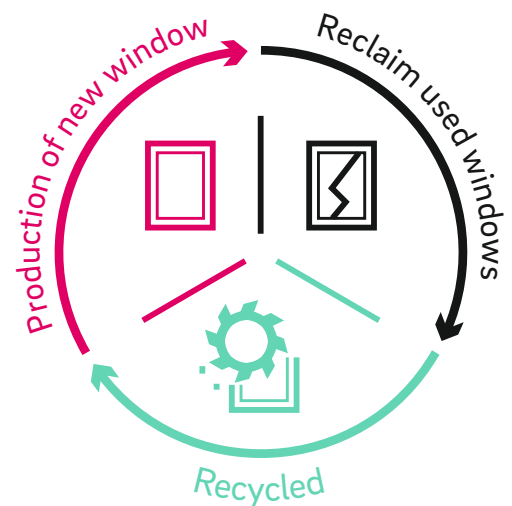

REHAU window systems have been tested in accordance with and meet the highest requirements of BS7412 for the standard of a manufactured window.

Enhanced security

REHAU windows and doors are tested to the highest security standards giving you an added level of security to your home and family.

Weather performance

Independently tested REHAU windows and doors achieve the highest BSI ratings for wind, water and air protecting your home from the elements.

Excellent sustainability

As a manufacturer, we are conscious of the impact our actions have on people and the environment. The use of recycled materials is one of our strategic objectives. By making our own processes more efficient and creating new opportunities for recycling, our aim is to make it as easy as possible for everyone to make the choice of using recycled products.