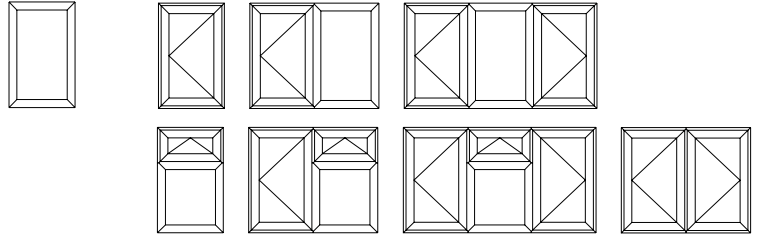

Your REHAU Installer is the expert to discuss the best hardware option for your needs. They will be able to show you the range of handle styles and colours to ensure the perfect finish to your windows and doors.

Styles and shapes

REHAU range at a glance

TOTAL70

Caseament windows including french windows

Comprehensive range of styles, (chamfered and sculptured) and a variety of colour options.

Bay & bow windows

Full range of compatible ancillary profiles which provide most attractive means of achieving the desired look.