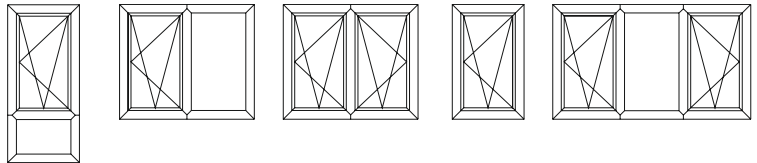

Styles and shapes

REHAU range at a glance

TOTAL70

Caseament windows including french windows

Comprehensive range of styles, (chamfered and sculptured) and a variety of colour options.

Bay & bow windows

Full range of compatible ancillary profiles which provide most attractive means of achieving the desired look.

Rio flush fit windows

Providing an attractive means of replicating traditional timber casement windows.

Tilt & turn windows

A choice of styles which have the option of the window tilting inwards or being fully opened inwards.