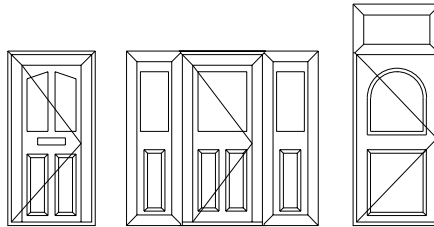

Heritage & vertical sliding windows

Vertical & sliding windows

The most authentic replication of a traditional vertically sliding window, with a choice of sash options, run through sash horns, georgian bars and traditional style furniture.

AGILA doors

Front composite entrance doors

A beautiful range of composite door panel options that compliment the choice of REHAU frame.