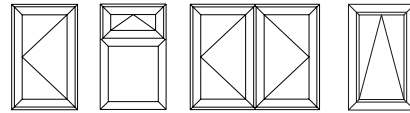

Your REHAU Installer is the expert to discuss the best hardware option for your needs. They will be able to show you the range of handle styles and colours to ensure the perfect finish to your windows and doors.

Styles and shapes

REHAU range at a glance

TOTAL70

Caseament windows including french windows

Comprehensive range of styles, (chamfered and sculptured) and a variety of colour options.

Bay & bow windows

Full range of compatible ancillary profiles which provide most attractive means of achieving the desired look.

Rio flush fit windows

Providing an attractive means of replicating traditional timber casement windows.

Tilt & turn windows

A choice of styles which have the option of the window tilting inwards or being fully opened inwards.